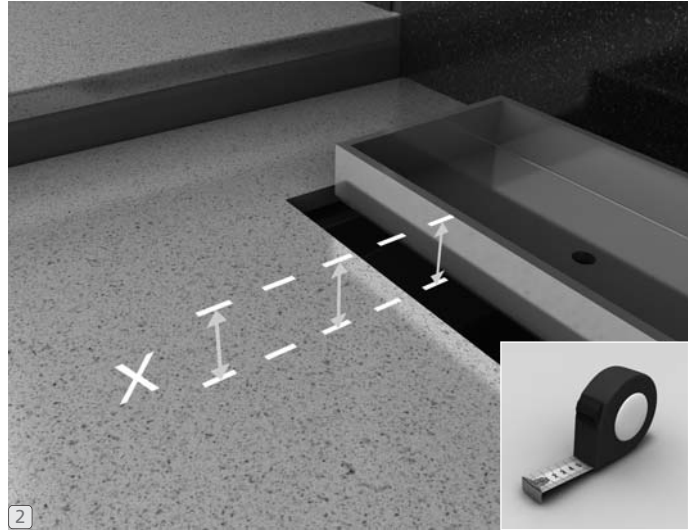

## wedi Fundo *Riolito/Riofino*

linear channel cover tileable | barrette à carreler | tapa de desagüe alicatable

For installation instructions in  
Spanish or French please go to  
[www.wedicorp.com](http://www.wedicorp.com)

Assembly items and tools needed

Installation instructions wedi Fundo Riolito linear channel cover

... **wedi**<sup>®</sup>

wedi corporation  
 171 South Gary Avenue · Carol Stream, Illinois 60188  
 Tel.: +1-847-357-9815 · Fax: +1-847-357-9819  
 info@wedincorp.com · www.wedincorp.com