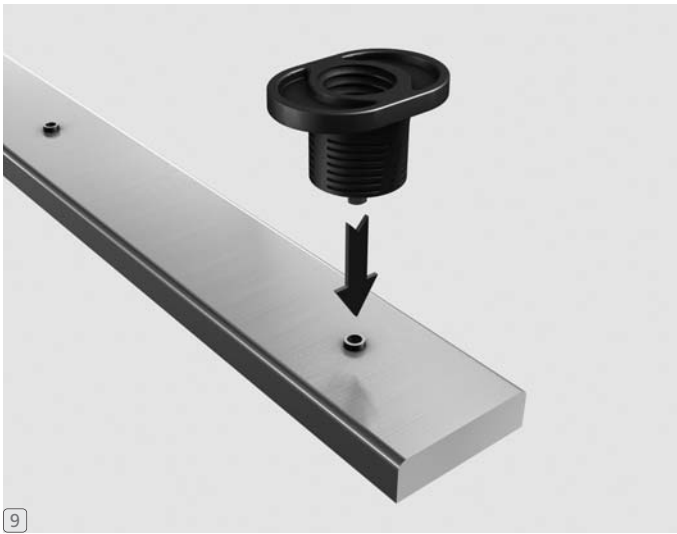

## wedi Fundo *Riolito/Riofino*

linear channel cover tileable | barrette à carreler | tapa de desagüe alicatable

For installation instructions in  
Spanish or French please go to  
[www.wedicorp.com](http://www.wedicorp.com)

Assembly items and tools needed

Installation instructions wedi Fundo Riolito linear channel cover

... **wedi**<sup>®</sup>

wedi corporation  
 171 South Gary Avenue · Carol Stream, Illinois 60188  
 Tel.: +1-847-357-9815 · Fax: +1-847-357-9819  
 info@wedincorp.com · www.wedincorp.com