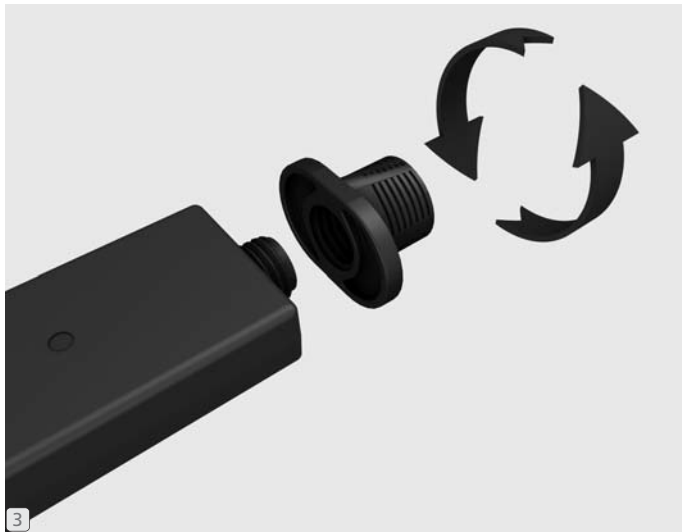

## wedi Fundo *Riolito/Riofino*

linear channel cover tileable | barrette à carreler | tapa de desagüe alicatable

For installation instructions in  
Spanish or French please go to  
[www.wedicorp.com](http://www.wedicorp.com)

Assembly items and tools needed

Installation instructions wedi Fundo Riolito linear channel cover

... **wedi**<sup>®</sup>

wedi corporation  
 171 South Gary Avenue · Carol Stream, Illinois 60188  
 Tel.: +1-847-357-9815 · Fax: +1-847-357-9819  
 info@wedincorp.com · www.wedincorp.com