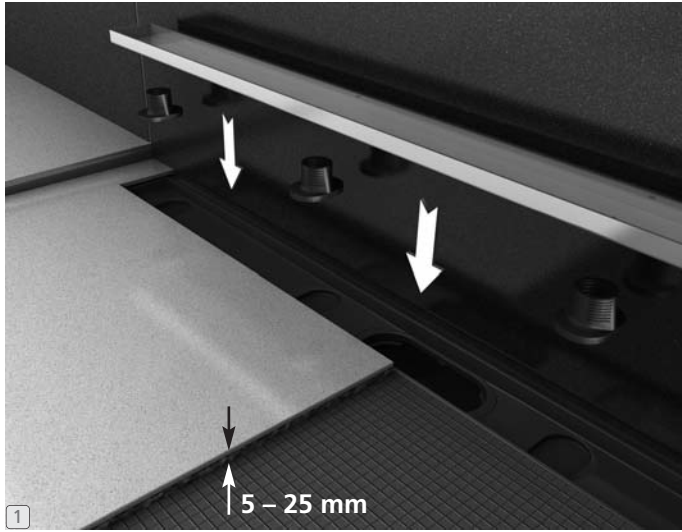

## wedi Fundo *Riolito/Riofino*

linear channel cover tileable | barrette à carreler | tapa de desagüe alicatable

For installation instructions in  
Spanish or French please go to  
[www.wedicorp.com](http://www.wedicorp.com)

Assembly items and tools needed

Installation instructions wedi Fundo Riolito linear channel cover

... **wedi**<sup>®</sup>

wedi corporation  
 171 South Gary Avenue · Carol Stream, Illinois 60188  
 Tel.: +1-847-357-9815 · Fax: +1-847-357-9819  
 info@wedincorp.com · www.wedincorp.com