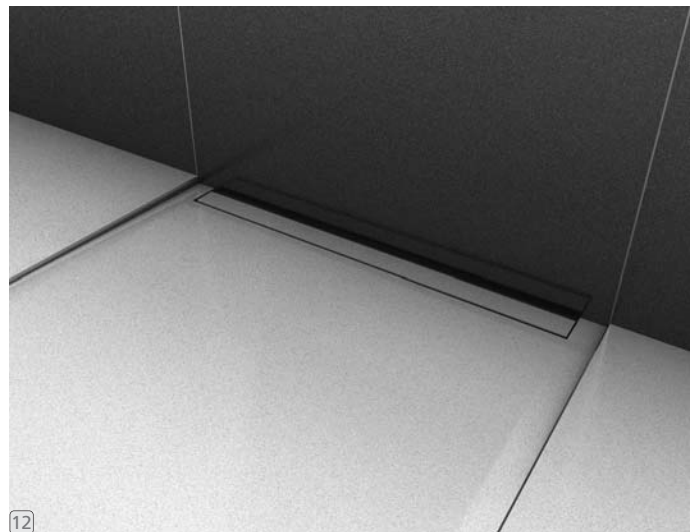

## wedi Fundo *Riolito/Riofino*

linear channel cover tileable | barrette à carreler | tapa de desagüe alicatable

For installation instructions in  
Spanish or French please go to  
[www.wedicorp.com](http://www.wedicorp.com)

Assembly items and tools needed

Installation instructions wedi Fundo Riolito linear channel cover

... **wedi**<sup>®</sup>

wedi corporation  
 171 South Gary Avenue · Carol Stream, Illinois 60188  
 Tel.: +1-847-357-9815 · Fax: +1-847-357-9819  
 info@wedincorp.com · www.wedincorp.com